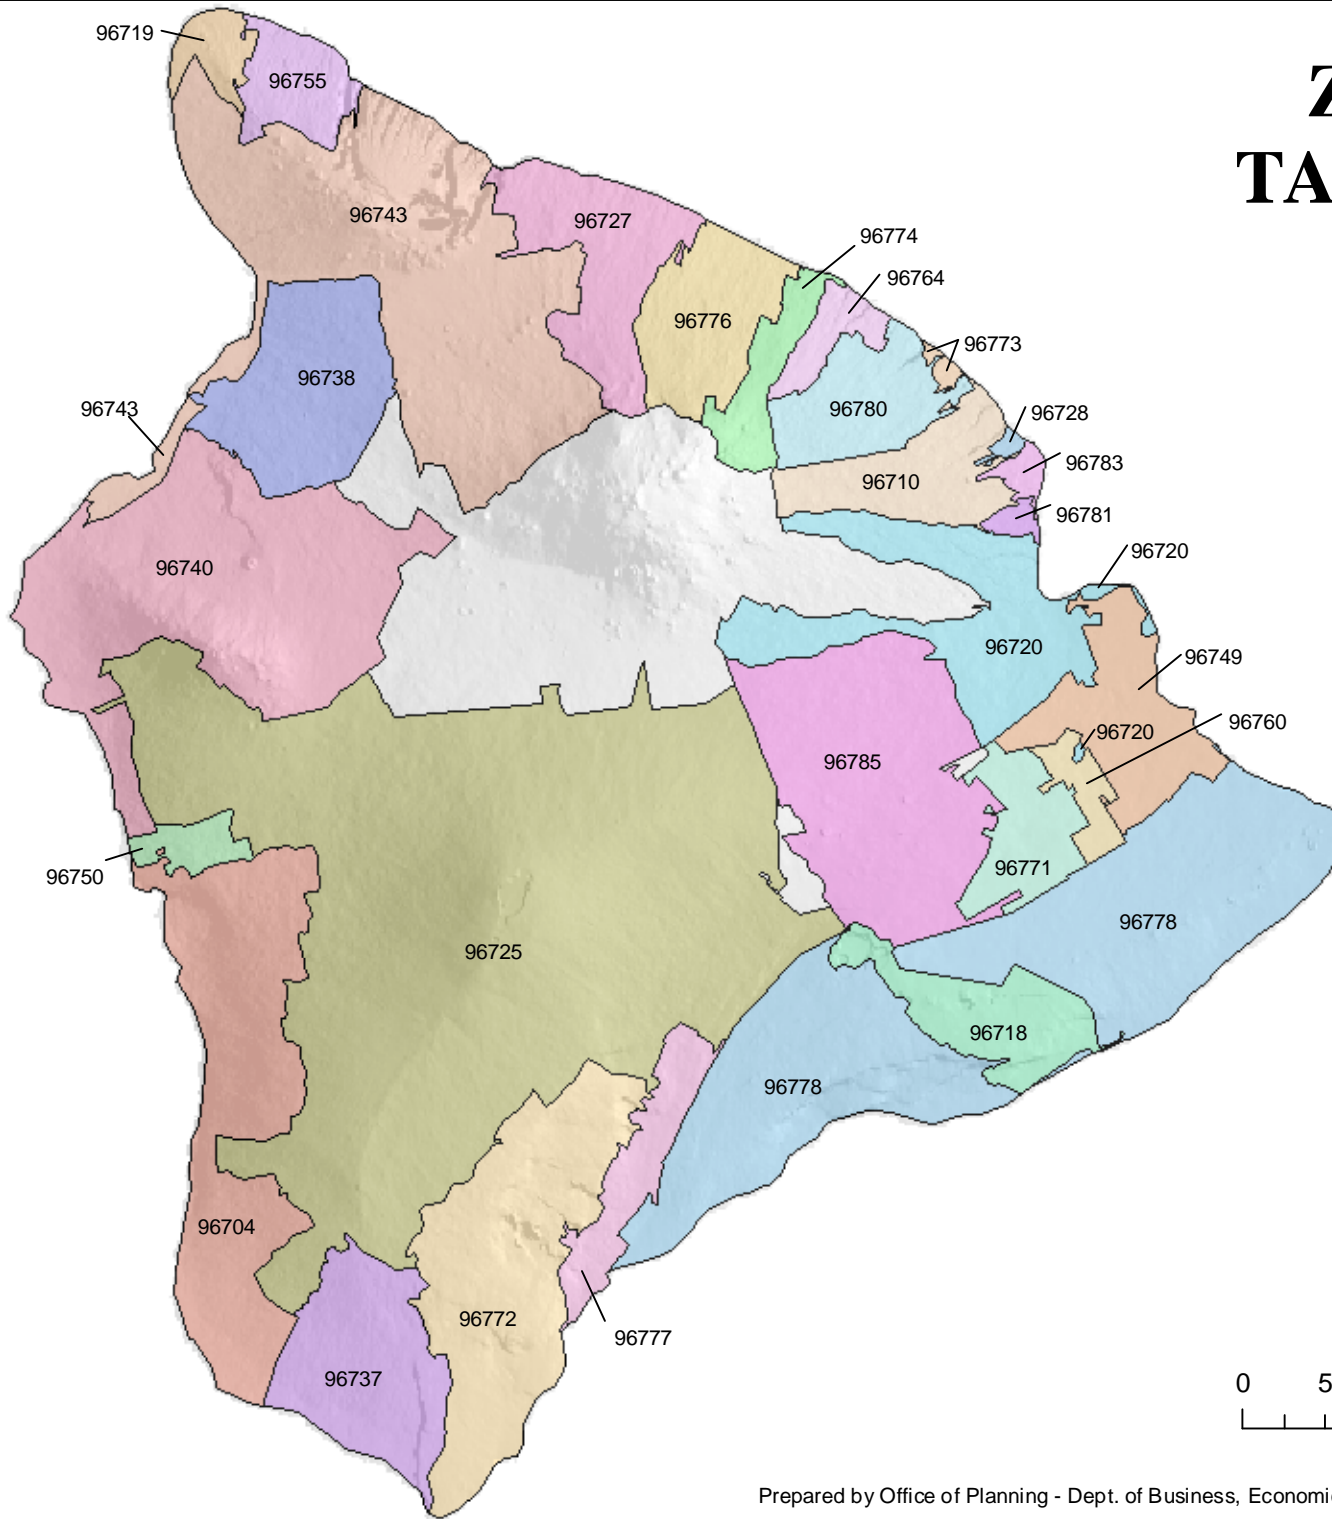

ZIP CODE TABULATION AREAS

HONOLULU CITY AND COUNTY

ZIP CODE TABULATION AREAS

MAUI COUNTY

Molokai

Maui

Lanai

Kahoolawe

ZIP CODE TABULATION AREAS

HAWAII COUNTY

ZIP CODE TABULATION AREAS

KAUAI COUNTY

Niihau